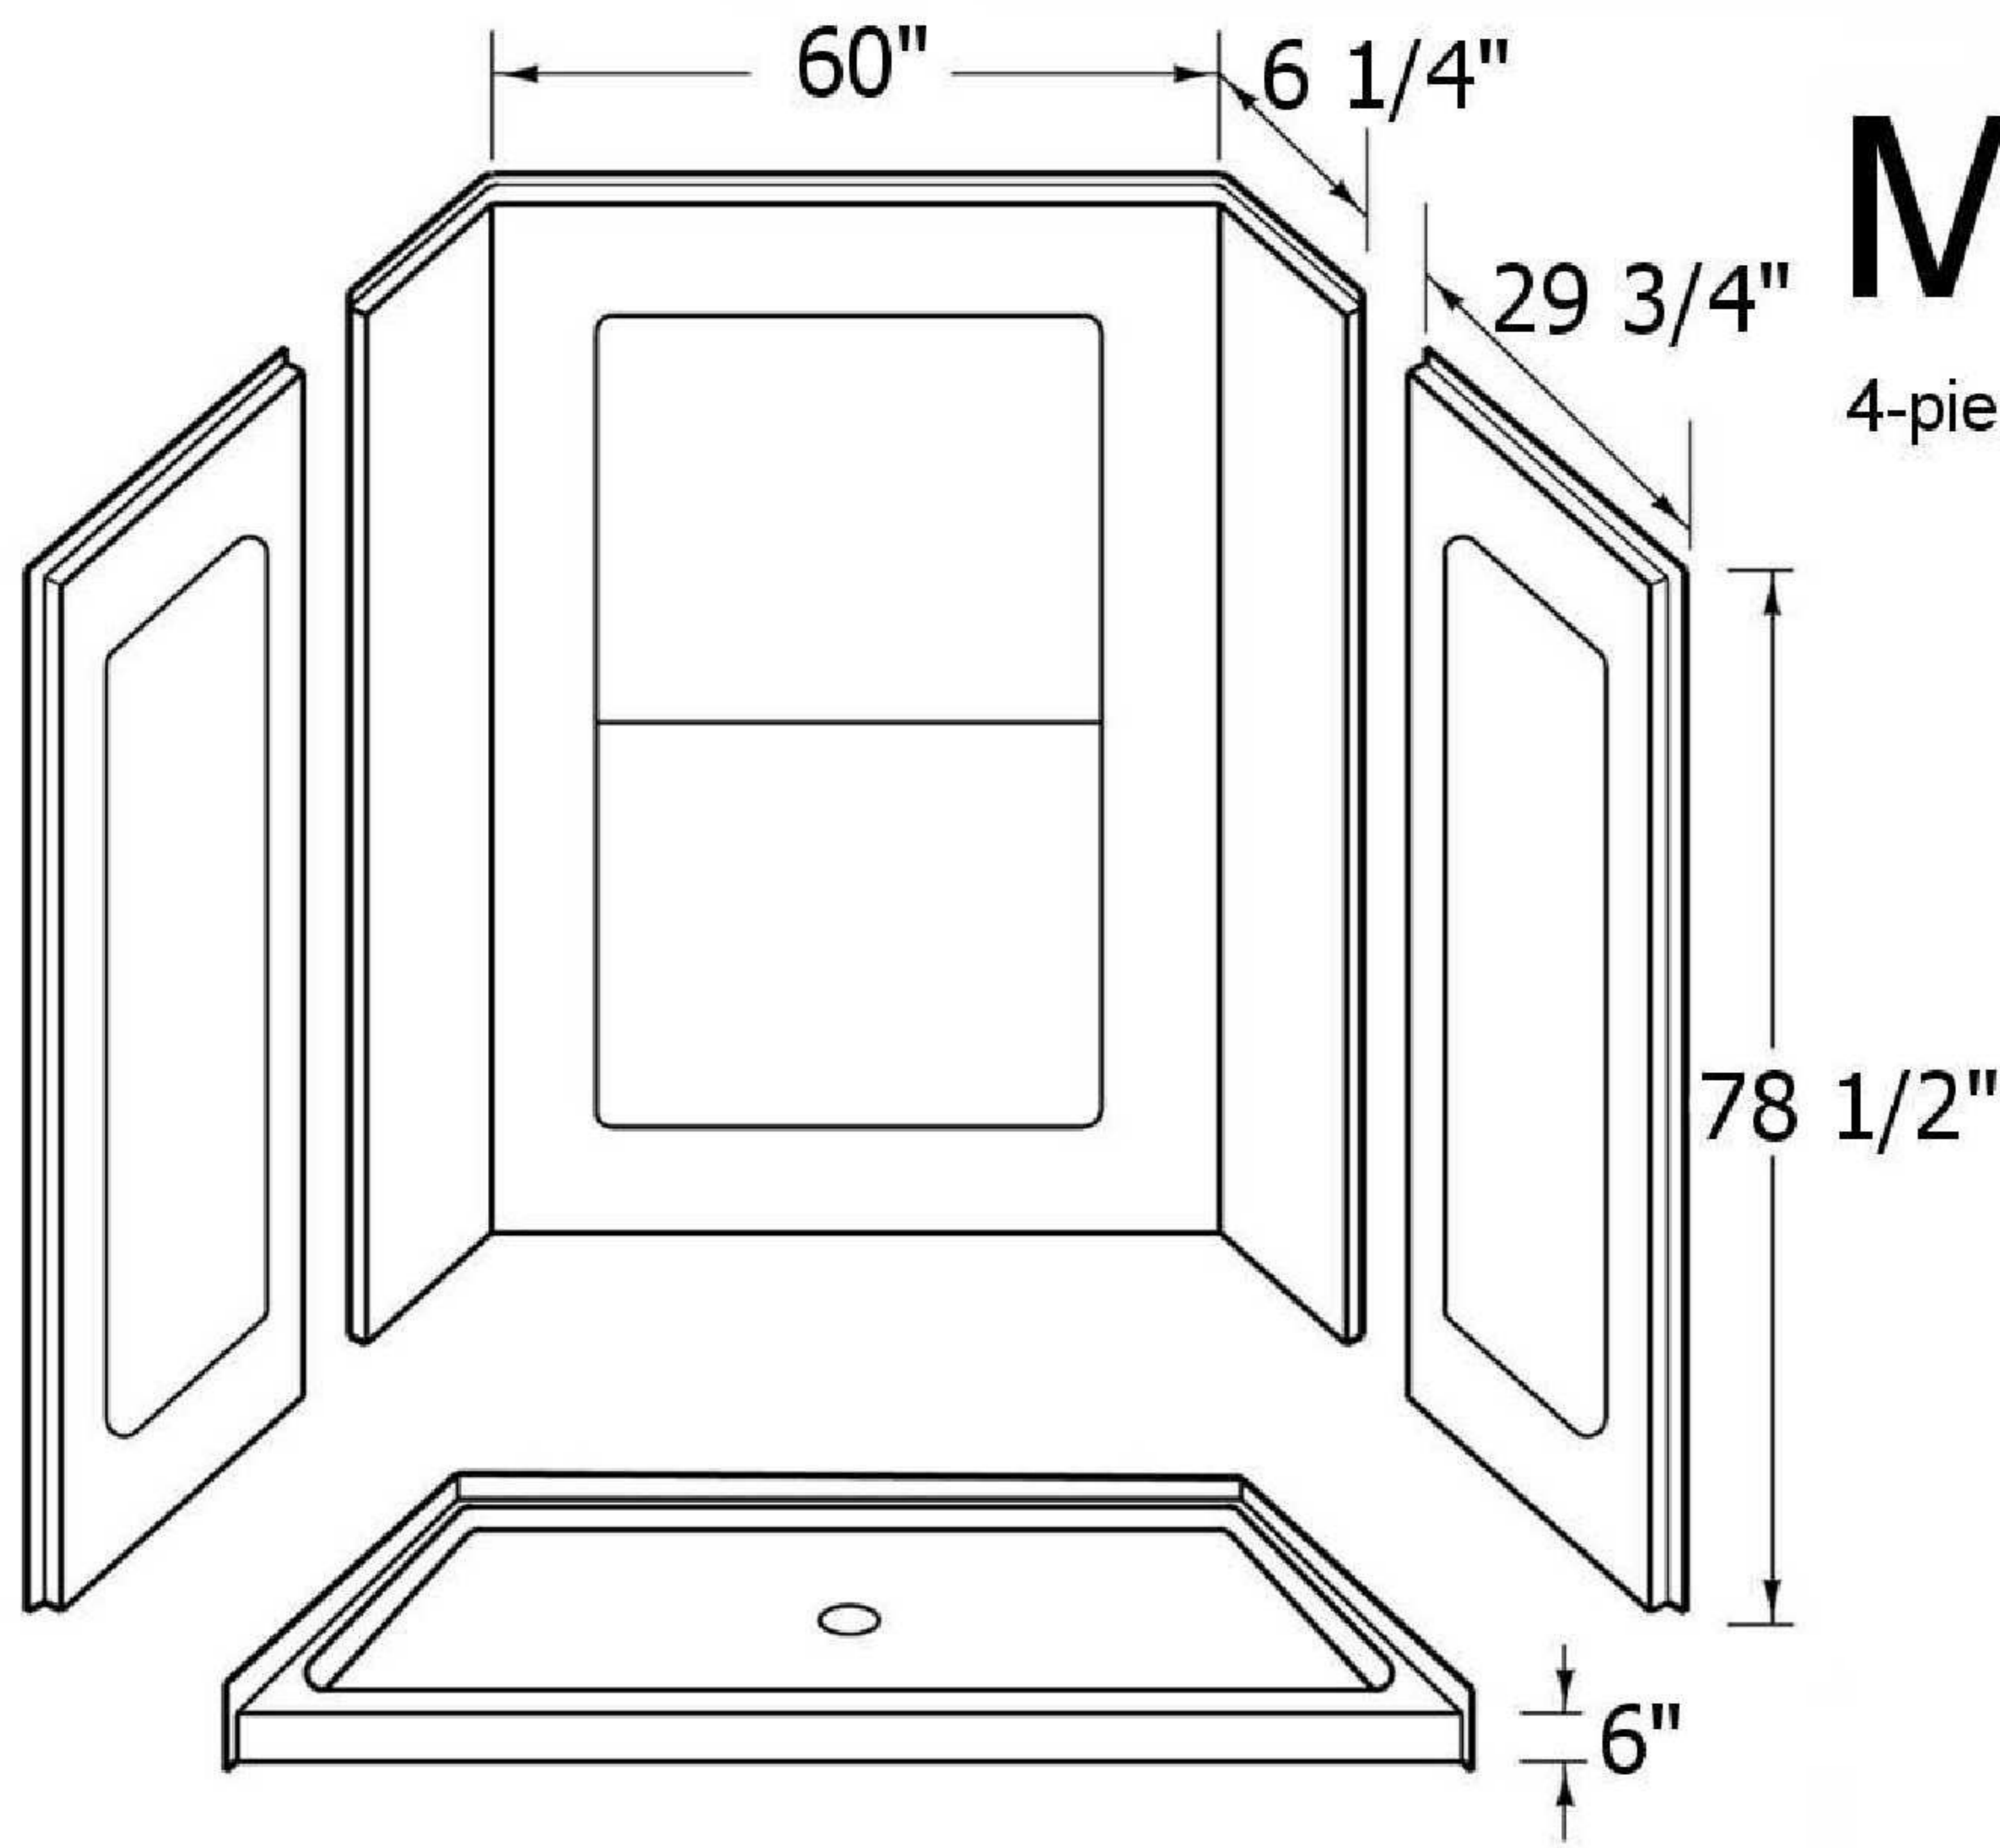

Boltless Remodelers

MODEL 460-36

4-piece boltless remodeler

Width: 60"
Depth: 36"
Height: 84 1/2"

Units available in:
Center Drain only

Floor to Floor: 1 3/4"

All dimensions may vary.

(C) 2010 Salo Manufacturing, Inc.