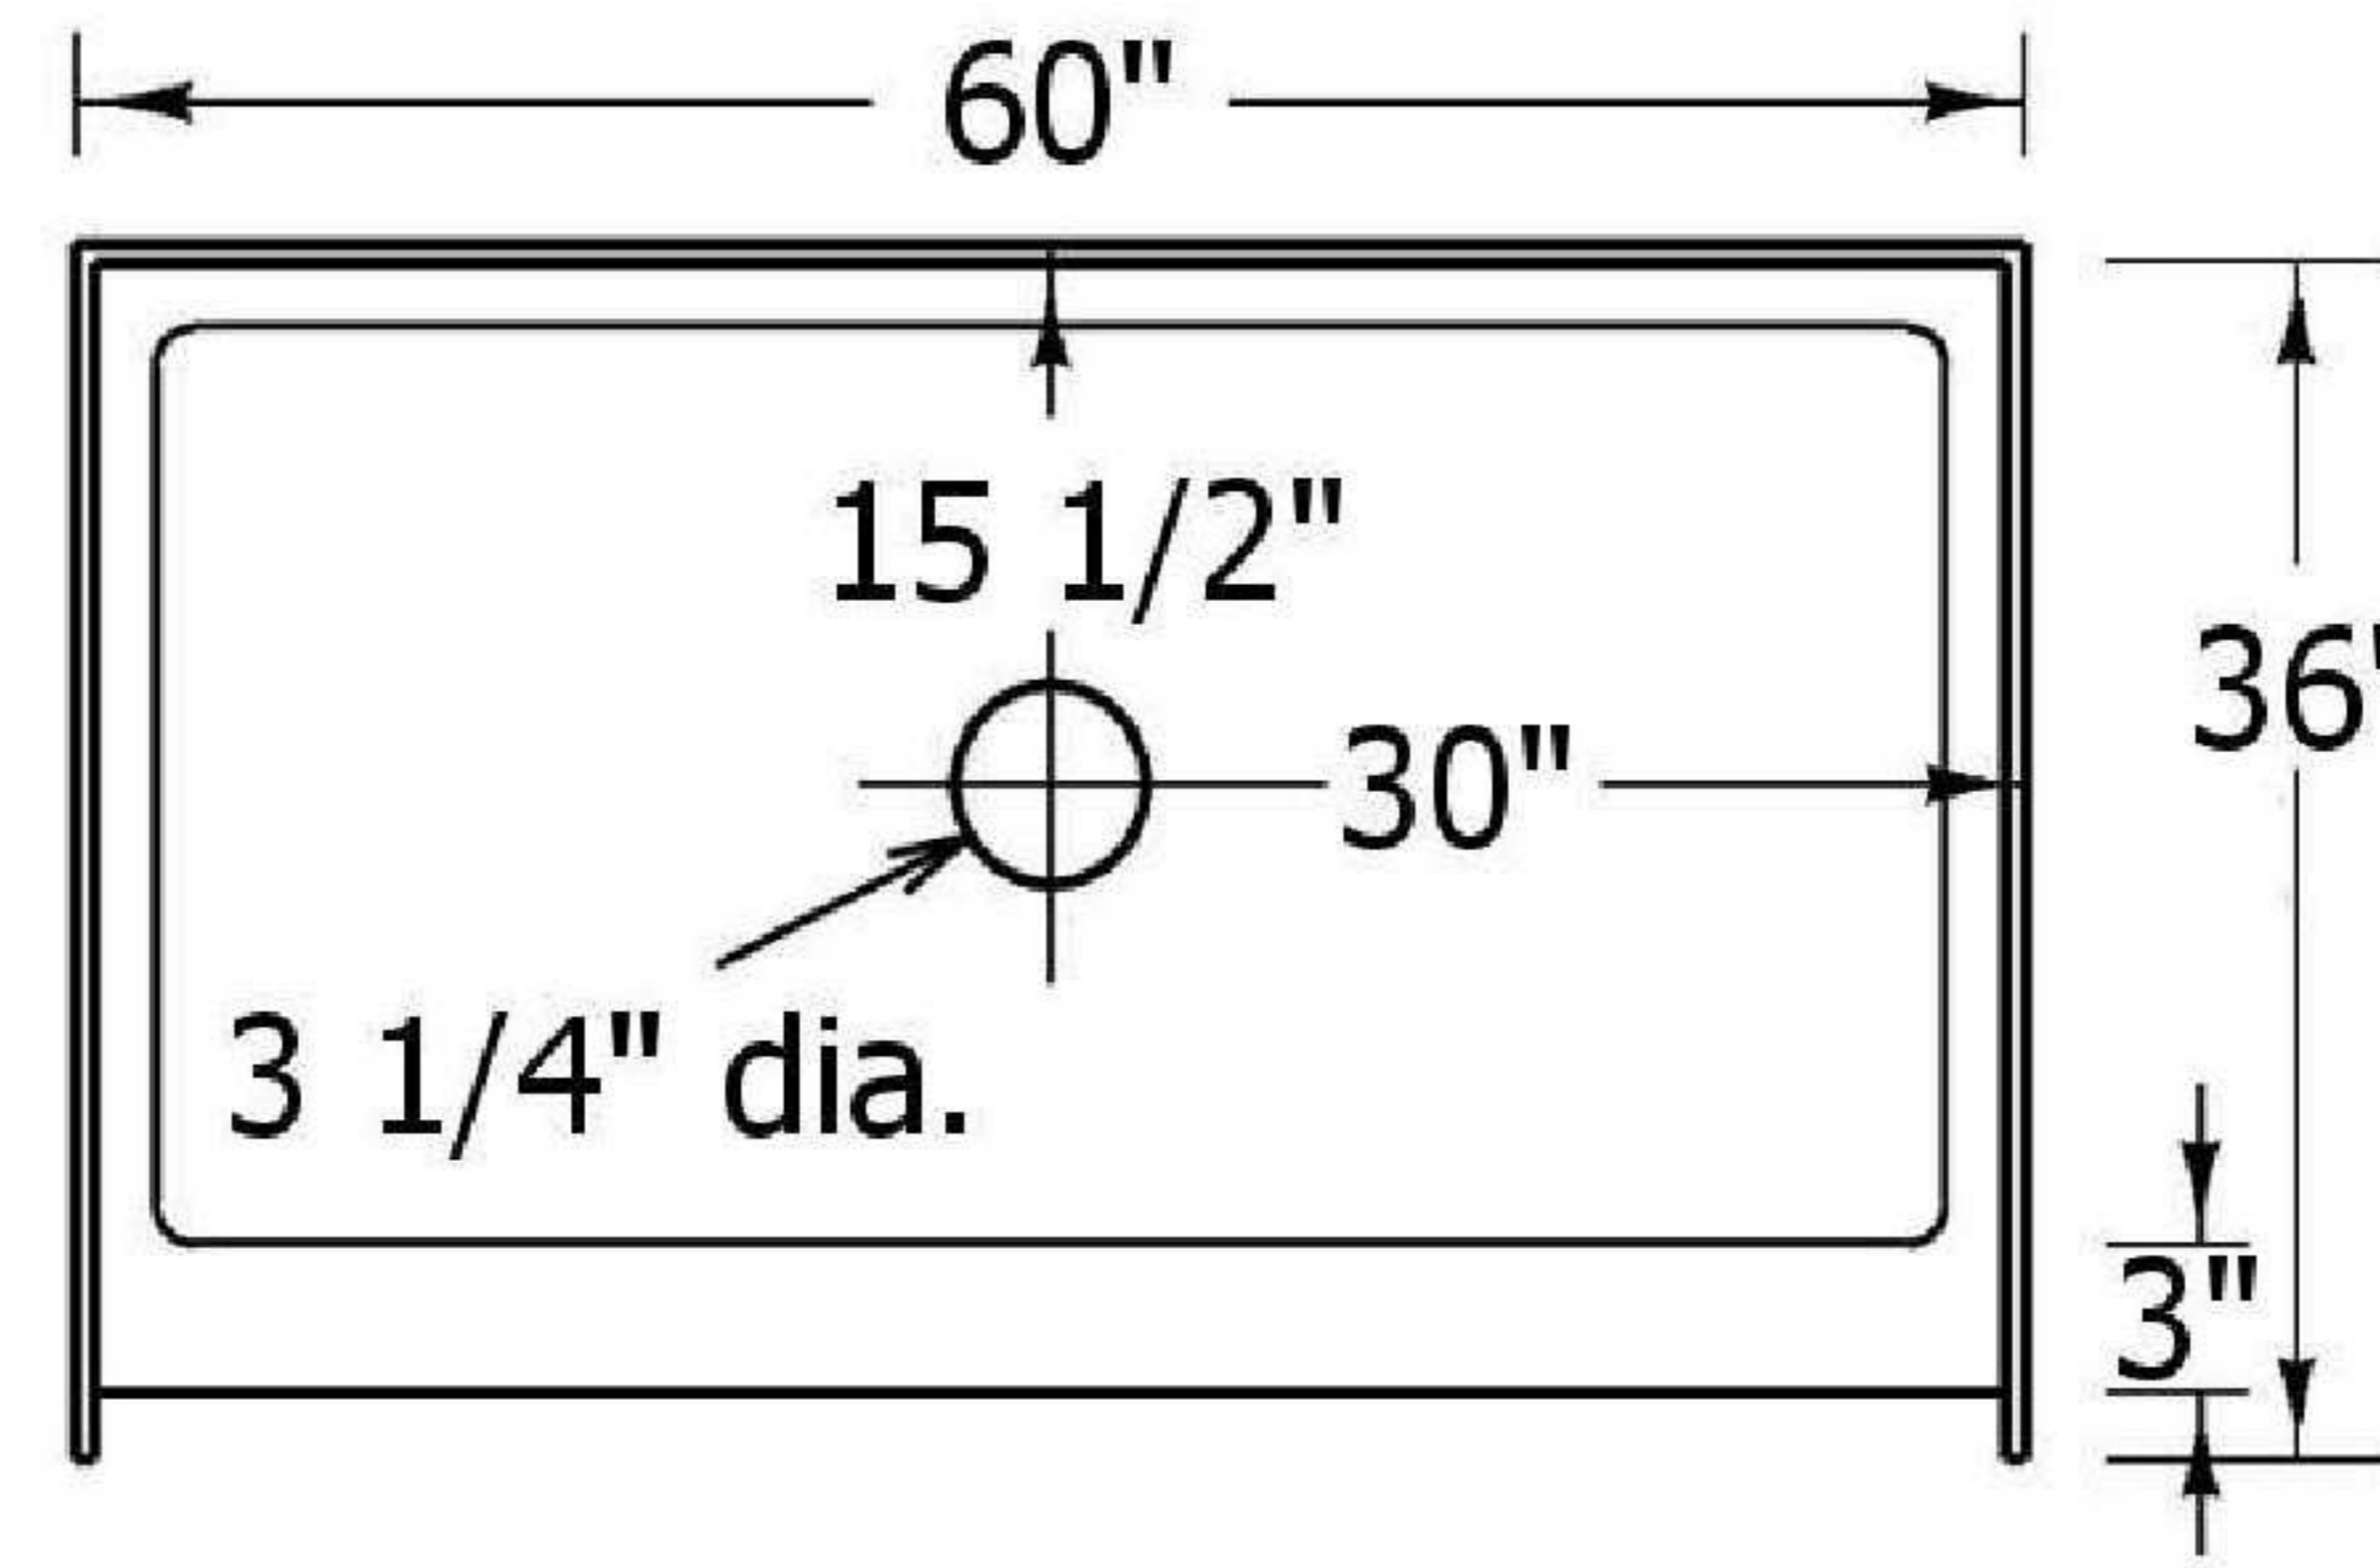

Boltless Remodelers

MODEL 460-36

4-piece boltless remodeler

Width: 60"
Depth: 36"
Height: 84 1/2"

Units available in:
Center Drain only

Floor to Floor: 1 3/4"

All dimensions may vary.

(C) 2010 Salo Manufacturing, Inc.