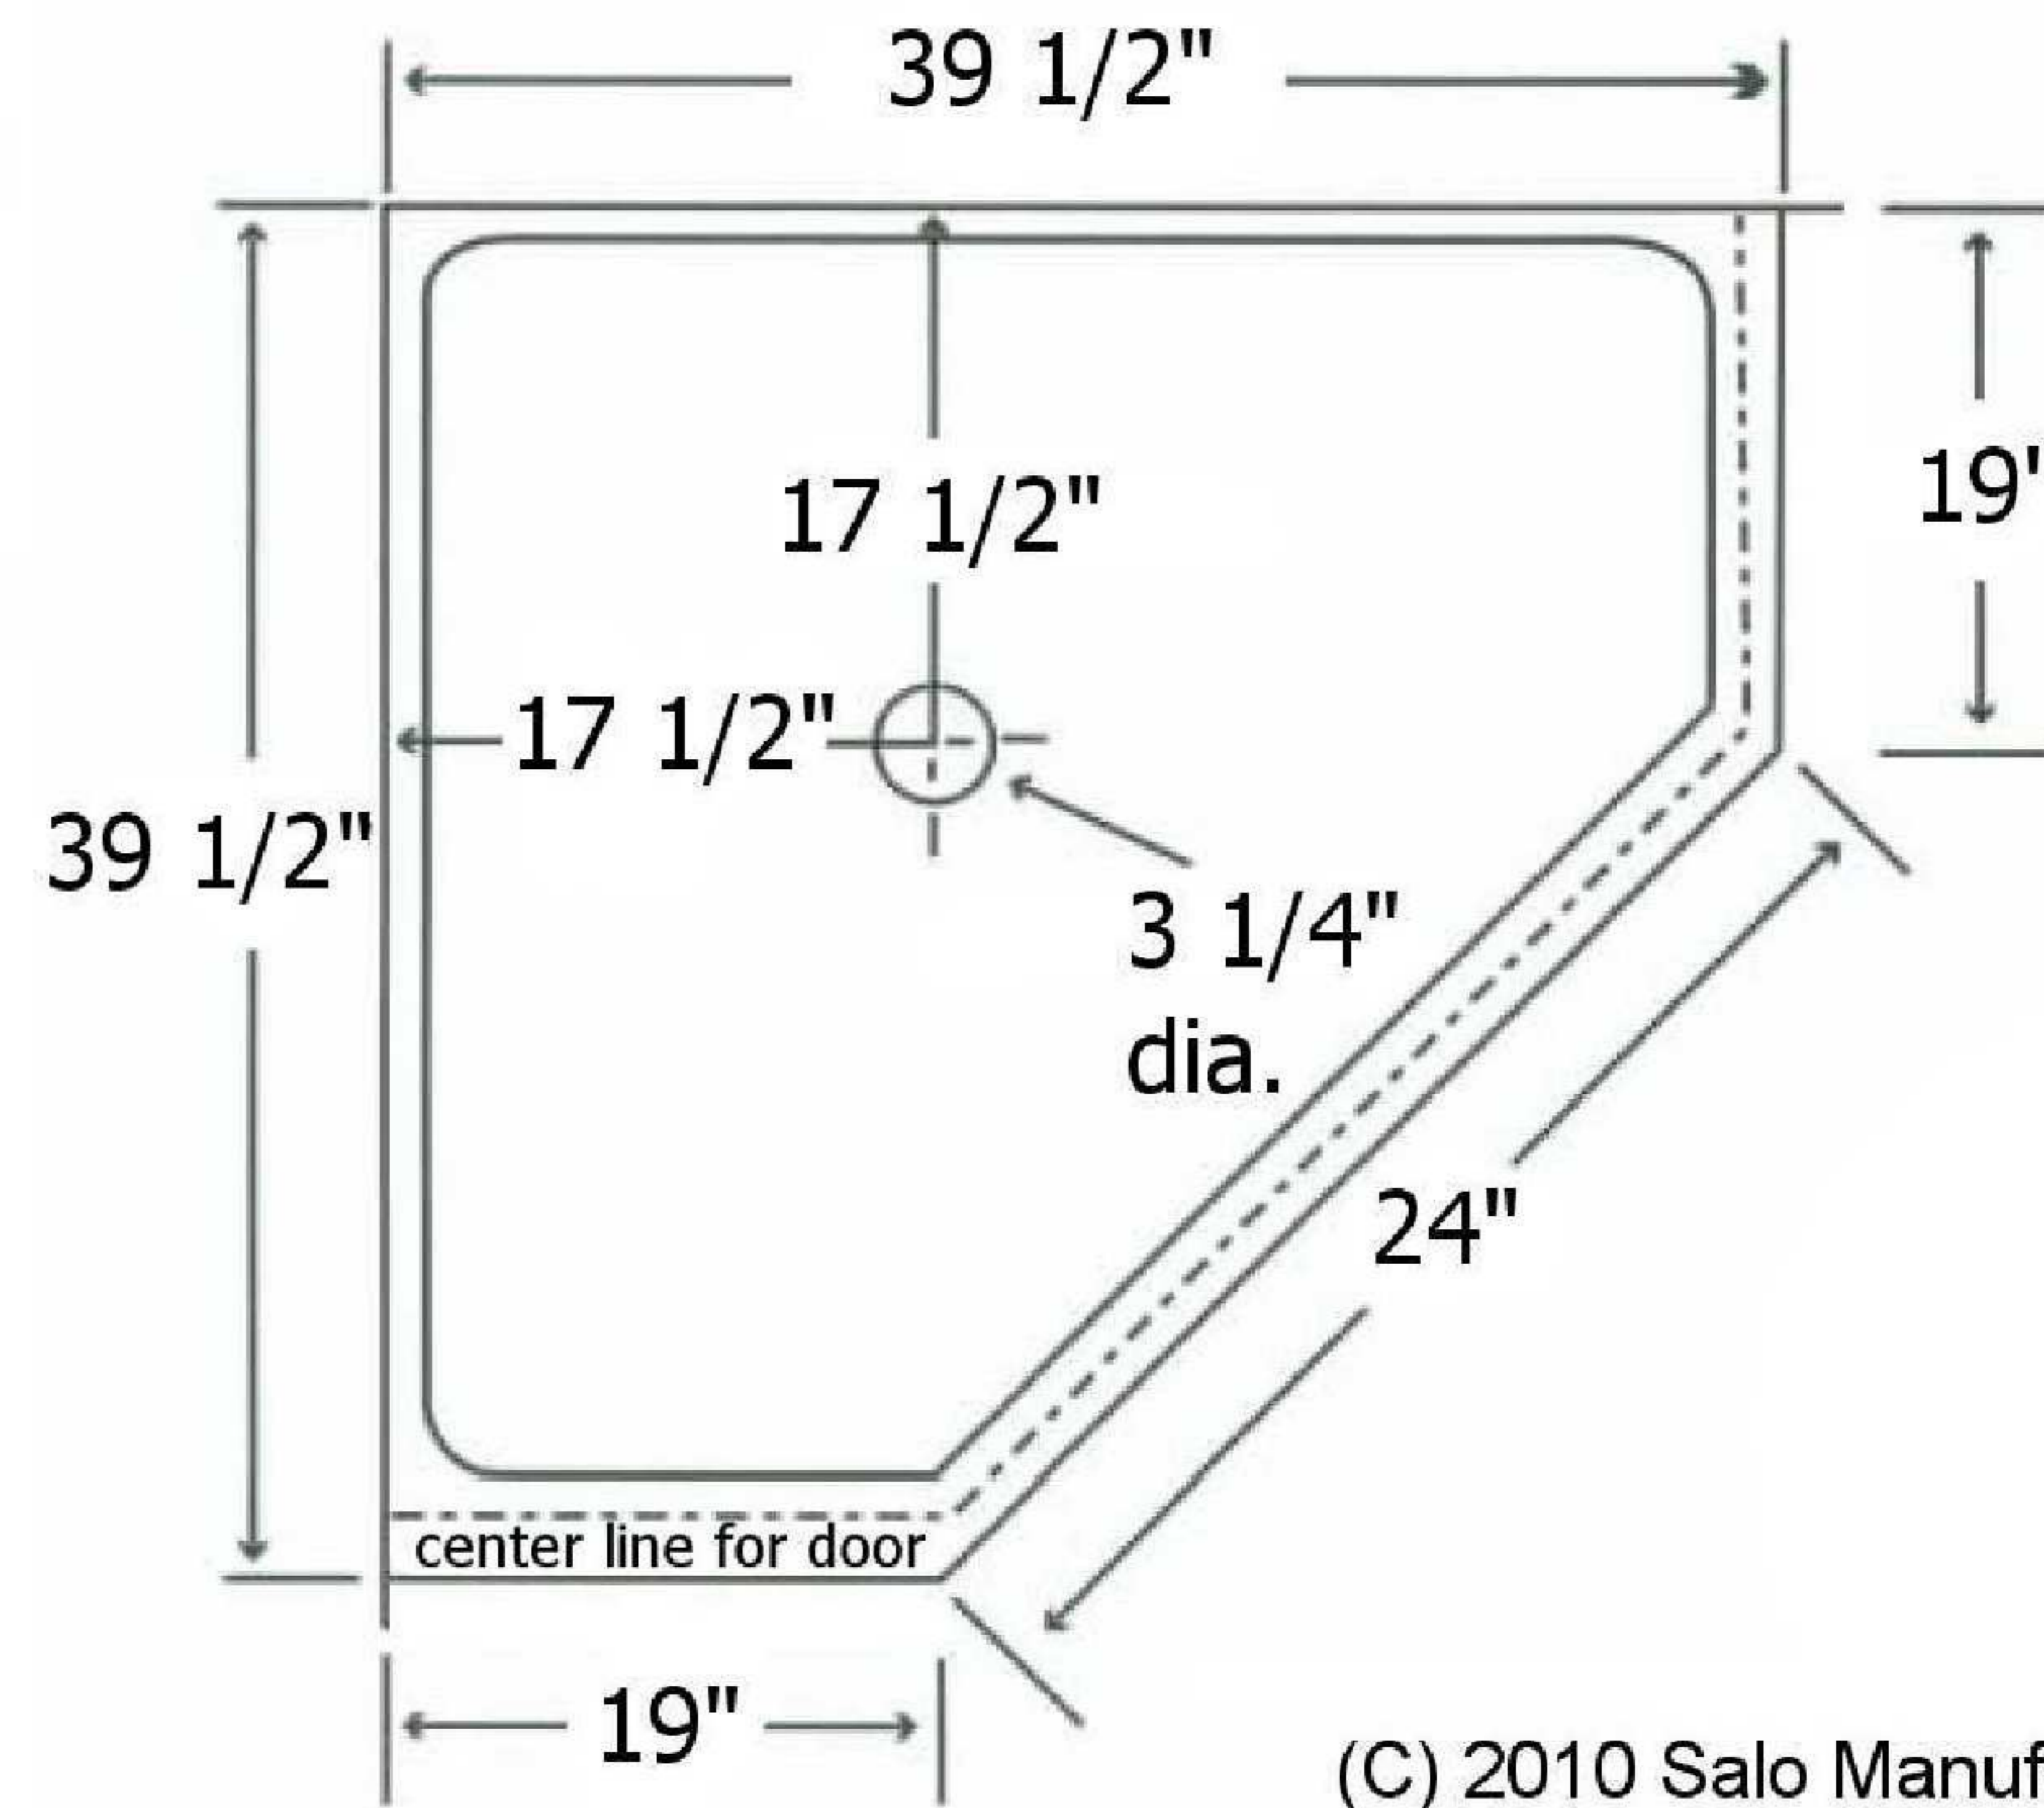

Boltless Remodelers

MODEL 438 NEO

4-piece
boltless remodeler

Width: 39 1/2"
Depth: 39 1/2"
Height: 85 1/2"

Floor to Floor: 1 3/4"

All dimensions may vary.

(C) 2010 Salo Manufacturing, Inc.