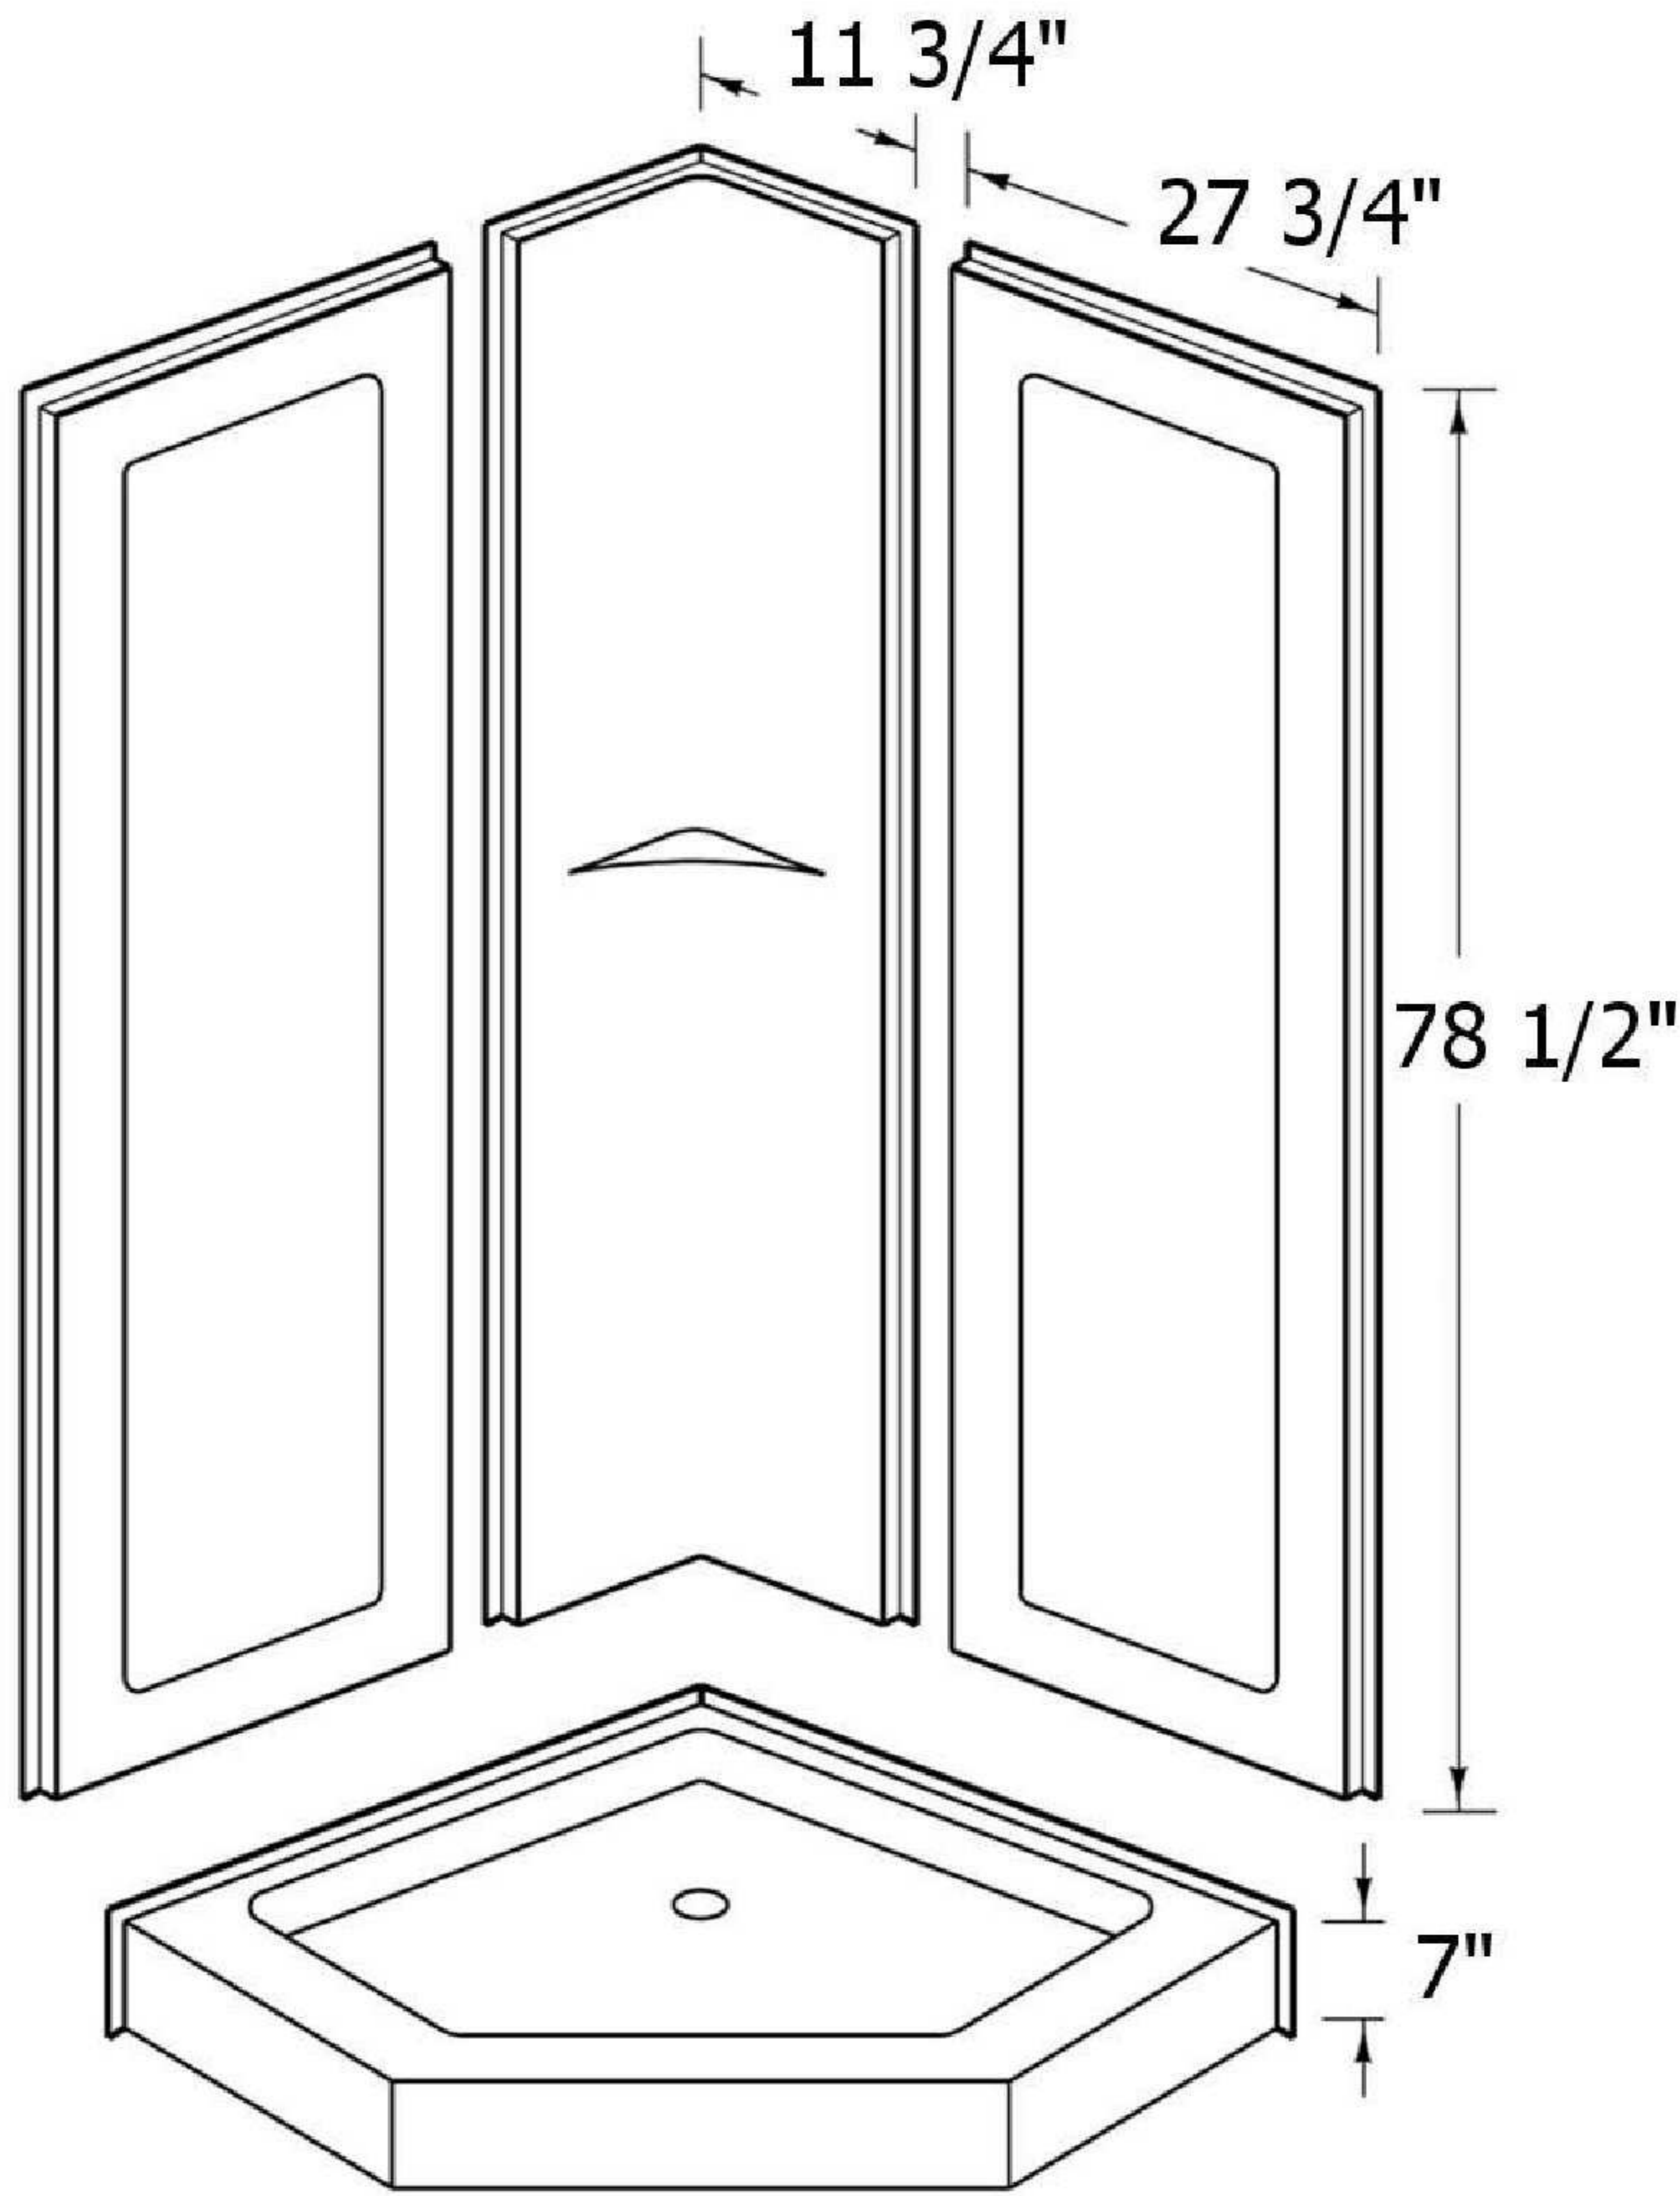

Boltless Remodelers

MODEL 438 NEO

4-piece
boltless remodeler

Width: 39 1/2"
Depth: 39 1/2"
Height: 85 1/2"

Floor to Floor: 1 3/4"

All dimensions may vary.

(C) 2010 Salo Manufacturing, Inc.